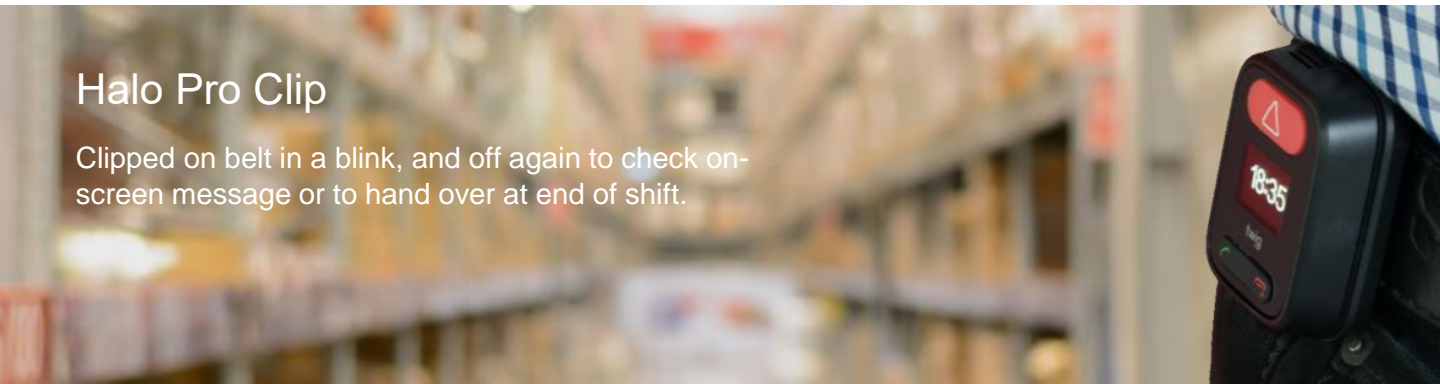

Halo Pro Clip

Clipped on belt in a blink, and off again to check on-screen message or to hand over at end of shift.