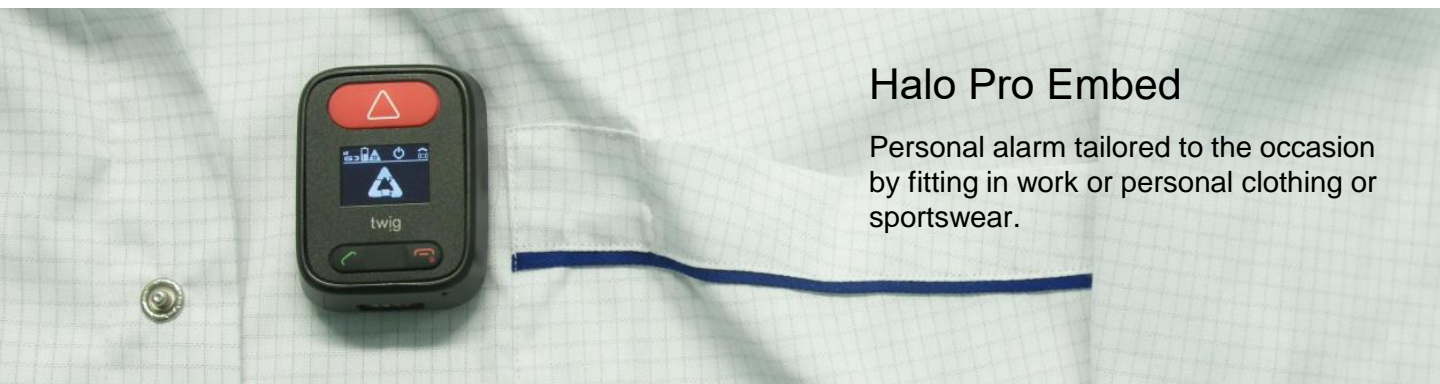

Halo Pro Embed

Personal alarm tailored to the occasion by fitting in work or personal clothing or sportswear.