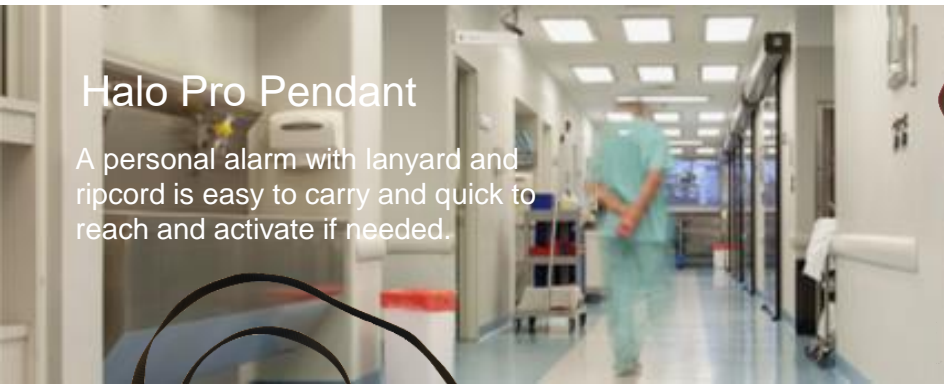

Halo Pro Pendant

A personal alarm with lanyard and ripcord is easy to carry and quick to reach and activate if needed.

Sales package content

- Halo Pro personal alarm device with integral battery
- Mains charger with adapter of choice
- Carrying strap including ripcord

Wearing

- Lanyard including ripcord
- Easy to carry with
- Triggers rip alarm if detached by force